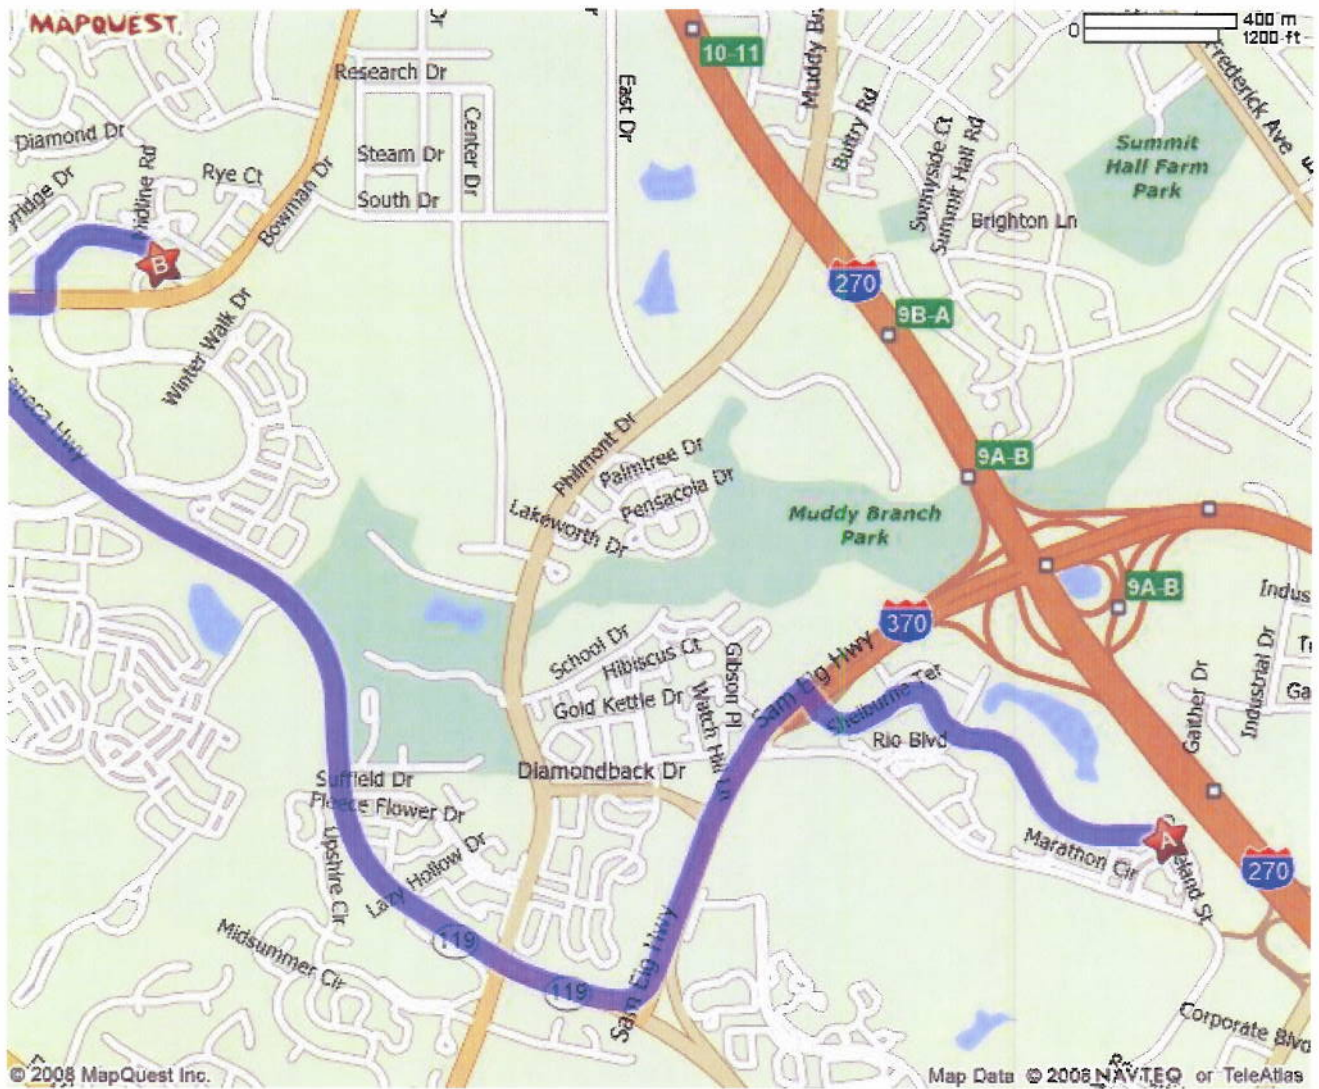

What is your 2008 Credit Score?

Excellent	750 - 840
Good	660 - 749
Fair	620 - 659
Poor	310 - 619
I Don't Know	????

Find out instantly!

A: 9751 Washingtonian Blvd, Gaithersburg, MD 20878-5359

- | | | |
|---|--|--------|
|  | 1: Start out going NORTHWEST on WASHINGTONIAN BLVD toward WATERFRONT PL. | 0.5 mi |
|  | 2: Enter next roundabout and take 2nd exit onto WASHINGTONIAN BLVD. Pass through 1 roundabout. | 0.5 mi |
|  | 3: Turn SLIGHT RIGHT onto SAM EIG HWY. | 0.5 mi |
|  | 4: Turn RIGHT onto MD-119 W/GREAT SENECA HWY. | 2.1 mi |
|  | 5: Turn RIGHT onto MD-124 E/QUINCE ORCHARD RD. | 0.2 mi |
|  | 6: Turn LEFT onto SIOUX LN. | 0.1 mi |
|  | 7: Turn RIGHT onto WIND RIVER LN. | 0.3 mi |
|  | 8: End at 901 Wind River Ln Gaithersburg, MD 20878-1960 | |

Estimated Time: 8 minutes Estimated Distance: 4.1 miles

B: 901 Wind River Ln, Gaithersburg, MD 20878-1960

Total Time: 8 minutes Total Distance: 4.1 miles

All rights reserved. Use subject to [License/Copyright](#) | [Map Legend](#)
Directions and maps are informational only. We make no warranties on the accuracy of their content, road conditions or route usability or expeditiousness. You assume all risk of use. MapQuest and its suppliers shall not be liable to you for any loss or delay resulting from your use of MapQuest. Your use of MapQuest means you agree to our [Terms of Use](#)